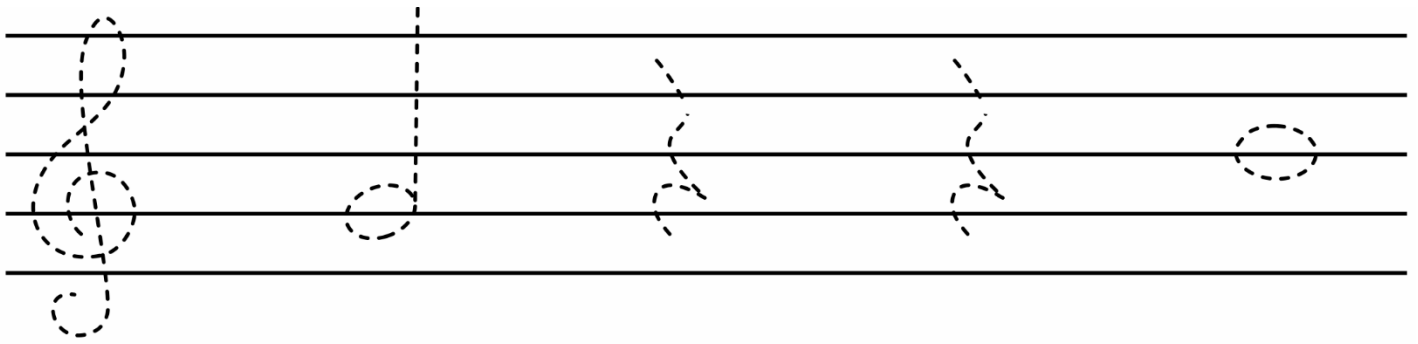

Use the color code below to trace the notes and rests on the staff.

 <b>Blue</b>	 <b>Orange</b>	 <b>Green</b>	 <b>Yellow</b>	 <b>Red</b>
 <b>Treble clef</b>	 <b>Whole note</b>	 <b>Half note</b>	 <b>Quarter rest</b>	 <b>Eighth rest</b>