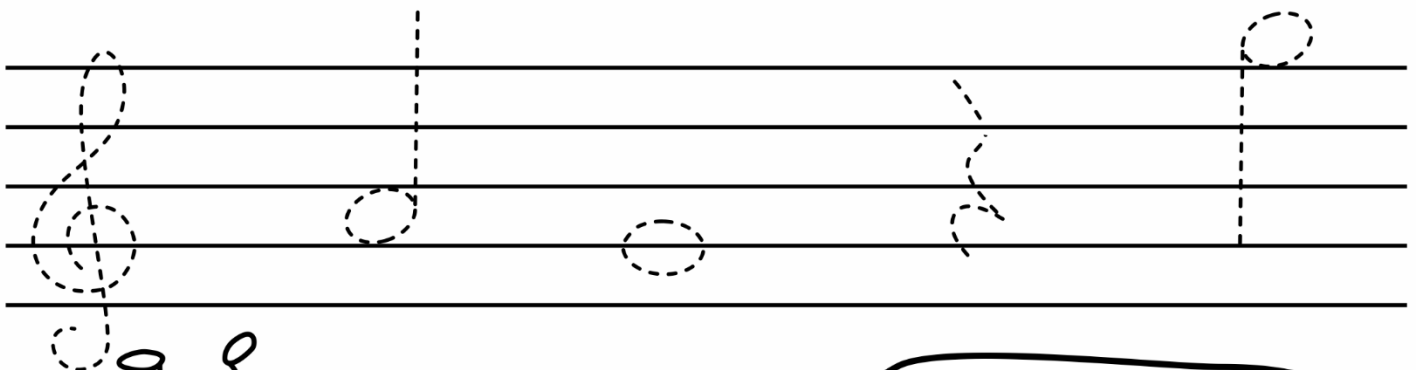

Use the color code below to trace the notes and rests on the staff.

 <b>Blue</b>	 <b>Orange</b>	 <b>Green</b>	 <b>Yellow</b>	 <b>Red</b>
 <b>Treble clef</b>	 <b>Whole note</b>	 <b>Half note</b>	 <b>Quarter rest</b>	 <b>Eighth rest</b>