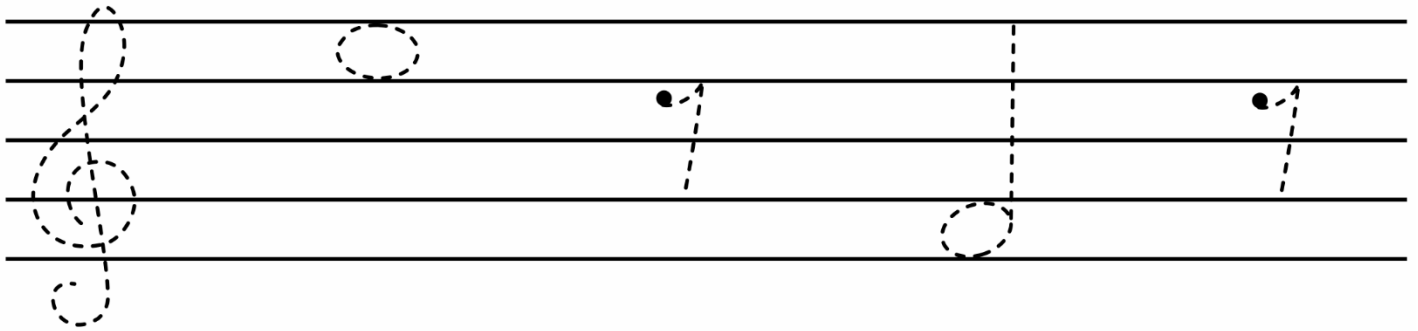

Use the color code below to trace the notes and rests on the staff.

 <b>Blue</b>	 <b>Orange</b>	 <b>Green</b>	 <b>Yellow</b>	 <b>Red</b>
 <b>Treble clef</b>	 <b>Whole note</b>	 <b>Half note</b>	 <b>Quarter rest</b>	 <b>Eighth rest</b>